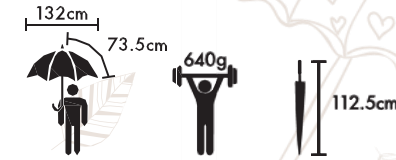

30FFA/BF/EVA

30" Fully Fibre Frame Auto Open Umbrella
with EVA Handle

Fabric:

Colour Top Black Coated Base (Pongee 190T)

Premium Quality Golf Umbrella:

- Lasts Longer
- Anti-Rust
- Anti-Lightning

SAFETY SERIES