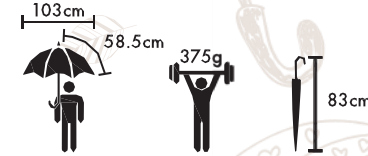

Flourescent Rosette

FEATURES

SAFETY SERIES

Stay Safe With Eye Catching Flourescent Colors

585/E38-B/1196

24" x 8 Panel, Black Chrome Metal Frame
Auto Open Umbrella

Fabric: Silver Coated Plain Taffeta

Flourescent Color Piping
For alerting oncoming vehicles
on your current location