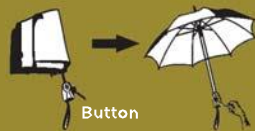

Flourescent Rosette

FEATURES

SAFETY SERIES

Stay Safe With Eye Catching Flourescent Colors

27X3FA/PB-28P/B

27" 3 Section Foldable
AUTO OPEN / CLOSE Frame

Fabric: Silver Coated Black Pongee

FEATURES

Flourescent Color Piping
For alerting oncoming vehicles on your current location

OPERATIONAL INSTRUCTIONS

a) Press to open

a) Press to close

c) To set back

Remark:
- Press the Auto "open/ close" button before set back the umbrella as pulling the runner without closing might spoil the mechanism.