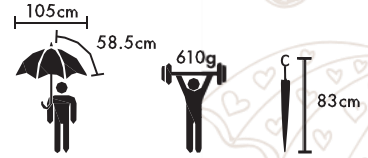

Royal Blue

Red

INVERTED UMBRELLA

Inverted Umbrella (24") - 585RVE/PE-C/C

24" x 12mm Black Chrome Metal Shaft, Fibre Ribs
Double Layer with "Easy Glide Runner" Manual
Open Inverted Umbrella with PU Coated C Handle