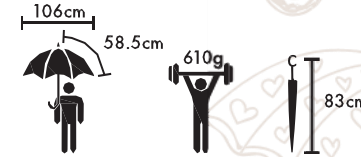

Fabric:

Outer Layer : Black (Pongee 190T)
Inner Layer : Design (Pongee 190T)